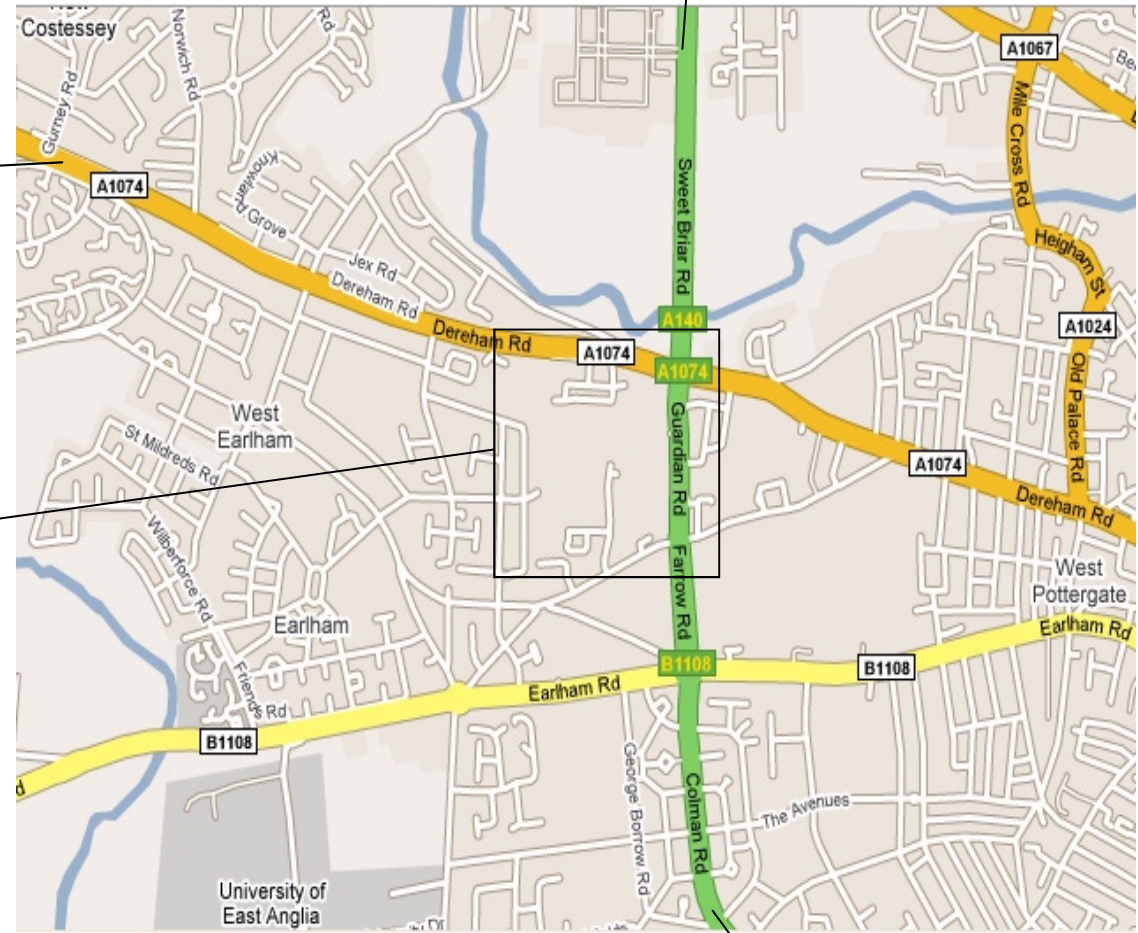

Getting to your Norvic Training Associates course at the Henderson Business Centre, Ivy Road, Norwich, NR5 8BF

The Henderson Business Centre is situated just off the A140 Norwich Ring Road between the Dereham and Newmarket Roads.

At the junction of the Ring Road and Bowthorpe Road turn West - you should see signs for Norwich Community Hospital pointing East

Turn right into Ivy Road - the Henderson Business Centre is at the end of the road on the right.

Come into reception and ask for Norvic Training

A1074 heading for A47 Southern Bypass, Dereham & King's Lynn

A140 Norwich Ring Rd heading North

A140 Norwich Ring Rd heading South & East, Great Yarmouth, Lowestoft, Newmarket